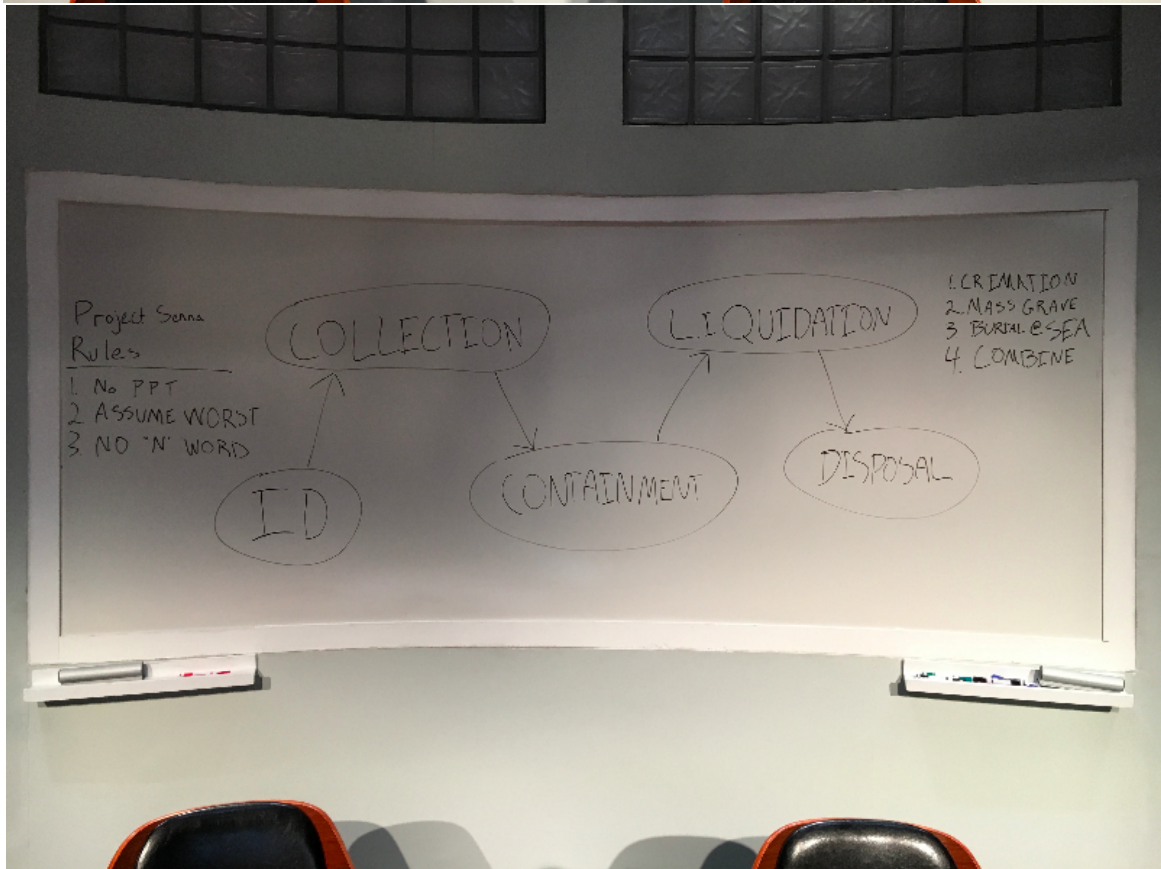

# Images of Whiteboard Diagrams from San Francisco Playhouse Production at 59e59

Photos: Courtney Legget

	A. ASKED	B. REFUSED	C. JUDICIOUS	D. CONSPIRE
1. GENOCIDE	(X)			
2. VIRUS	(X)			
3. PSYCH TEST	(X)			
4. BIZ TEST	(X)			

- L.F. STAFF
  - P.A. STAFF
  - SHIPPERS
  - HANDLERS
- 1. CREMATION
  - 2. MASS GRAVE
  - 3. BURIAL @ SEA
  - 4. COMBINE